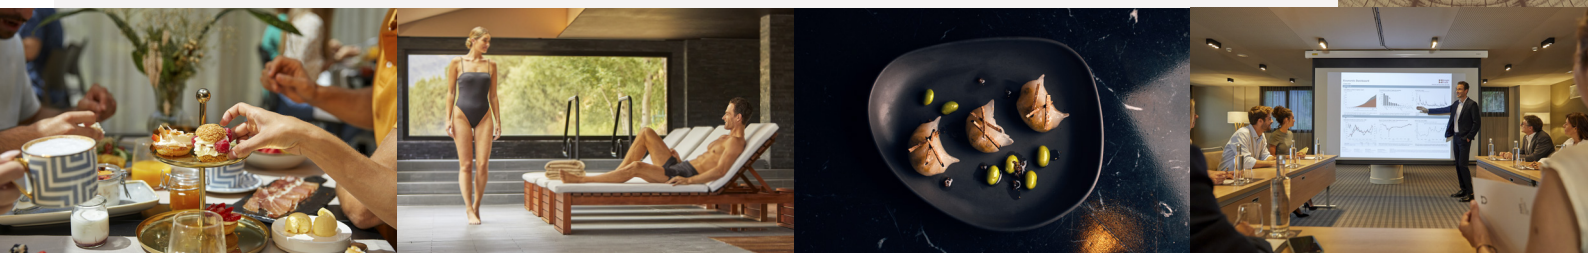

GASTRONOMY

- Buffet Restaurant: International Cuisine. All-you-can-eat buffet for breakfast and dinner with 8 show cooking areas.
- Lounge Bar: Creative cuisine with local products. Menus for special diets, intolerances and allergies.
- Trattoria Tumbarello Soldeu: new for 2024.
- Kao Soldeu Restaurant. Chinese haute cuisine.

LOUNGE BAR

- Drinks, alcohols and classic cocktails.
- Moët & Chandon Terrace

News summer 2024 📱

NEW KIDS CLUB

On the 1st floor, with parent's lounge, TV area, painting area, painting area, play area, ball pool, climbing wall, video games area...

3 MULTI-PURPOSE ROOMS

With the most advanced technology.

TRATTORIA SOLDEU BY ANDREA TUMBARELLO

The soul of Italy in the heart of Soldeu. Non stop kitchen.